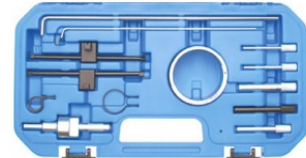

26 €

**PSA6 Citroën/Fiat/Peugeot** 2.0 & 2.2L DW10 / DW12 Diesel dubbele nokkenas / double arbre à cames Citroën C4, C5, C6, C8, DS4, Berlingo, C-Crosser, Dispatch, Evasion, Jumper, Jumpy, Relay, Picasso, Grand Picasso, Synergie, Xantia. Peugeot 206, 306, 307, 308, 406, 407, 508, 607, 806, 807, 3008, 4007, 5008, Boxer, Expert, RCZ / Fiat Ducato, Scudo, Ulysse Motorcodes: DW10, DW12M, RH, 4H