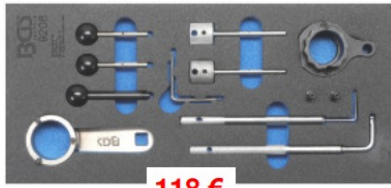

VW1 Afstelset / Kit de calage VAG 1.4, 1.6 & 2.0 L TDI Common-Rail 2013 >
MOT. CFCB, CKFB, CKFC, CLHA, CLHB, CNHA, CNHC, CRBC, CRBD, CRFA, CRFC, CRKA, CRKB, CRLB, CRLC, CRMB, CRUA, CRVA, CRVC, CSUA, CSUB, CSUD, CSUE, CUAA, CUNA, CUPA, CUSA, CUSB, CUTA, CUUA, CUUB, CUUC, CUUD, CUUE, CUUF, CUVA, CUVC, CUVD, CUWA, CXEB, CXFA, CXGA, CXGB, CXHA, CXMA, CXXA, CXXB, CYKA, CYZA, CYZB, CZDA, CZJA, DBGA, DBGB, DBGC, DBKA, DCXA, DCZA, DDA, DEUA, DEUB, DFCA, DFEA, DFEB, DFGA, DFGB, DFGC, DFHA, DFLA, DFLD, DFMA, DFSA, DFSB, DFSC, DFSD, DFSE, DFSF, DGDA, DGD. T10060A, 3359, 10264, 10265, 10051, 10490, 10492